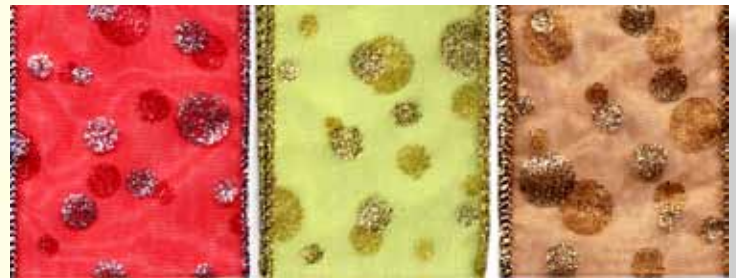

MOREX CORP.

CHRISTMAS SHEERS

GREAT STYLES!
GREAT PRICES!

\$9.95/Roll (Yellow Price)

7407 GLITTER DOTS (wired)
7407.60/50 ~ 2 1/2" x 50 Yards

631
Silver/Silver

004
Ivory/Gold

634
Gold/Gold

919
Red/Silver

621
Green/Gold

522
Bronze/Gold

613
Black/Silver

913
Black/Gold

523
Chocolate/Silver

622
Chocolate/Gold

CHRISTMAS SHEERS

MOREX CORP.

7405 SNOWFALL (wired)
7405.60/50 ~ 2 1/2" x 50 Yards

701
White/Silver

004
Ivory/Gold

634
Gold/Gold

919
Red/Silver

934
Red/Gold

621
Spring Moss/Silver